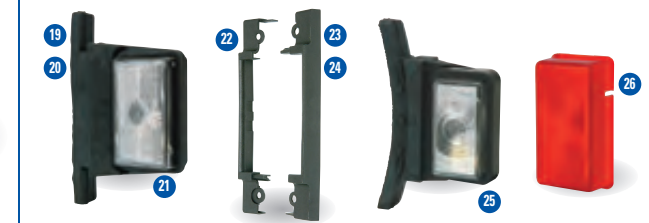

POSITION & OUTLINE MARKER LAMPS

- **19 P06785 Front position lamp.** Fits to straight sections of roof channel on horseboxes. With integral front reflector and 1.3 metres of cable coloured for RH function.
- **20 P06786 Front position lamp.** Fits to straight sections of roof channel on horseboxes. With integral front reflector and 1.3 metres of cable coloured for LH function.
- **21 P067851 Front lens & reflector.** For our channel mounting front position lamps.
- **22 P067852 Mounting base.** Two of these are required to convert lamp P06785 or P06786 (Position lamp and reflector) to surface mounting (as used on boxvan trailers).
- **23 P06787 Front Outline marker lamp.** Mounts directly onto the curved roof channel on livestock trailers, With 5 metres of cable coloured for RH function.
- **24 P06788 Front Outline marker lamp.** Mounts directly onto the curved roof channel on livestock trailers, With 5 metres of cable coloured for LH function.
- **P06787/R Rear Outline marker lamp.** Mounts directly onto the curved roof channel on livestock trailers, With 5 metres of cable coloured for RH function.
- **P06788/R Rear Outline marker lamp.** Mounts directly onto the curved roof channel on livestock trailers, With 5 metres of cable coloured for LH function.
- **25 P067871 Front outline lens.** For our roof mounting outline marker lamps.
- **26 P067872 Rear outline lens.** For our roof mounting outline marker lamps.
- **27 P0713 Bulb.**