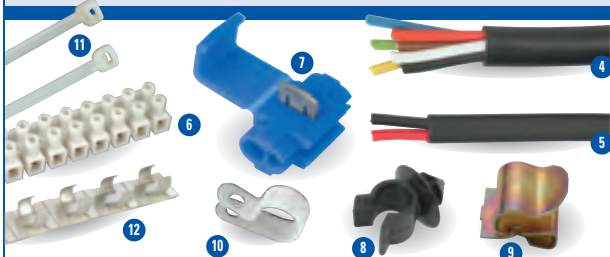

3 P06799/4 Grommet. Single hole, accepts 7 core round cable or end of coiled cords.

4 P0731 7 core cable. For wiring between junction boxes or making up lighting cables - per metre.

5 P0732 2 core cable. Flat section cable for low wattage applications such as side marker or interior lamps - per metre.

P0745 2 core cable. Round section 2core cable black/white specifically designed for side marker or tail light wiring - per metre.

6 P0730 Terminal strip. 12 Way screw connector strip for lighting repairs or extensions.

7 P0727 Scotch Lock.

8 P1023 Cable clip. Fits into a pre-drilled hole and accepts up to 8mm round cable, many other uses.

9 F1932PK Cable clip. Hammer fitted to drawbar or chassis rail, this clip can carry several cable types. Qty: 25

10 F1924PK Cable clip. Cables upto Ø 12.7mm (1/2") Qty: 25

F1925PK Cable clip. Cables upto Ø 6.4mm (1/4") Qty: 50

F1926PK Cable clip. Cables upto Ø 7.9mm (5/6") Qty: 50

11 F1930PK Cable tie. Large tie for bunching cables. Qty: 50

F1929PK Cable tie. Medium tie for bunching cables. Qty: 25

F1928PK Cable tie. Small tie for bunching cables. Qty: 50