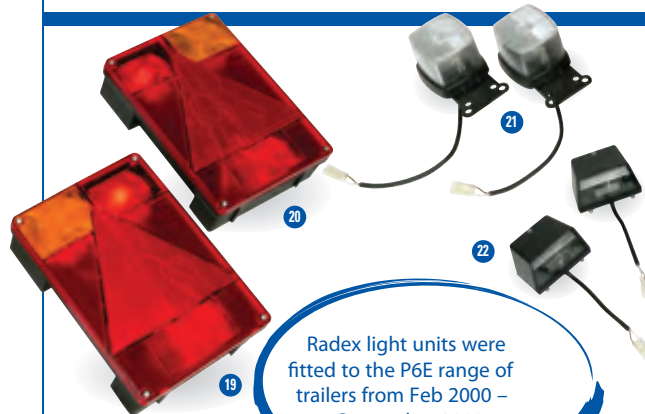

18 P0680 Socket gasket. Provides a seal behind 12N or 12S Sockets, includes tail for cable sealing.

B0084 Socket cover

Radex light units were fitted to the P6E range of trailers from Feb 2000 – September 2003