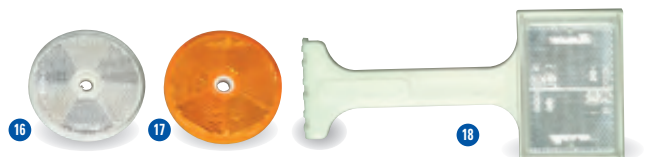

- **15 P06905 Front reflector.** On plastic fixing bracket, suitable for vertical or horizontal mounting (as used on P5).
- **16 P0690 Front reflector.** Used on the flat front panels of general duty trailers. Round white reflector.
- **17 P0691 Side reflector.** Used on the flat side panels of GD and horsebox trailers. Round amber reflector.
- **18 P0693 Stalk reflector.** Flexible shaft for mounting at the front where the reflector is likely to hit bushes etc.