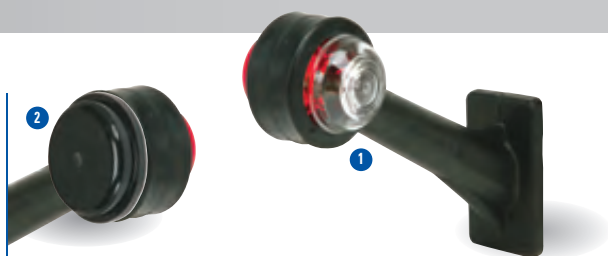

1 P0657L Outline marker lamp. Surface mounting stalk lamp with red and white lenses, LH commonly used on HB510 horsebox model.

P0657R Outline marker lamp. Surface mounting stalk lamp with red and white lenses, RH commonly used on HB510 horsebox model.

P0657A Outline marker lamp. Surface mounting stalk lamp with red and white lenses, fits either up or down hand. (GD/GP)

P0657B Outline marker lamp. Surface mounting stalk lamp with red and white lenses, fits either up or down hand. (GD/GP)

P06576R Outline marker lamp. Right hand. Used on the current CT136 & CT115.

P06577R Outline marker lamp. Right hand. Used on the current CT177.

P06577L Outline marker lamp. Left hand. Used on the current CT115, CT136 & CT177.

P06571 Clear Lens. For front function of outline marker lamps (stalk type).

P06572 Red Lens. For rear function of outline marker lamps (stalk type).

2 P0658 Black cover. For use where additional function is not required.

P0713 Bulb.